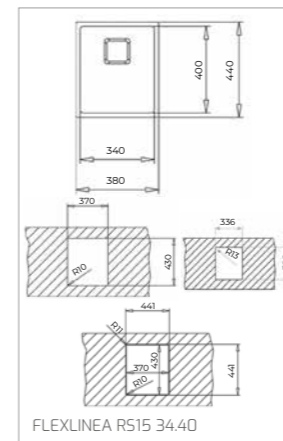

FORLINEA RS15 2B 580

BROOKLYN 50 M-XP 1B

ANGULAR 2B

FLEXLINEA RS15 34.40