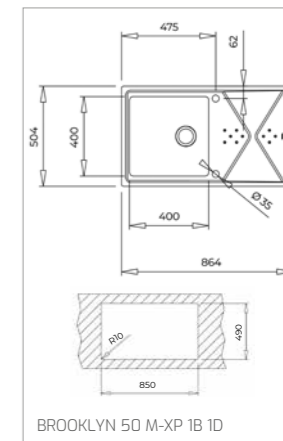

FLEXLINEA RS15 50.40
METAL.ED. FLEXLINEA RS15 50.40

MODEL E 1B

BROOKLYN 50 M-XP 1B 1D