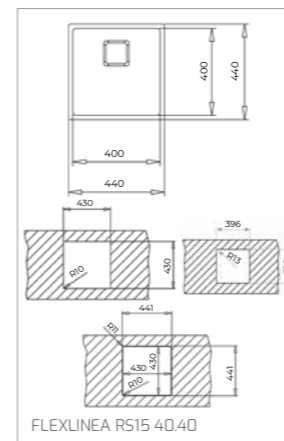

FORLINEA RS15 50.40

FLEXLINEA RS15 34.40

BAHIA 1B PLUS

FLEXLINEA RS15 40.40